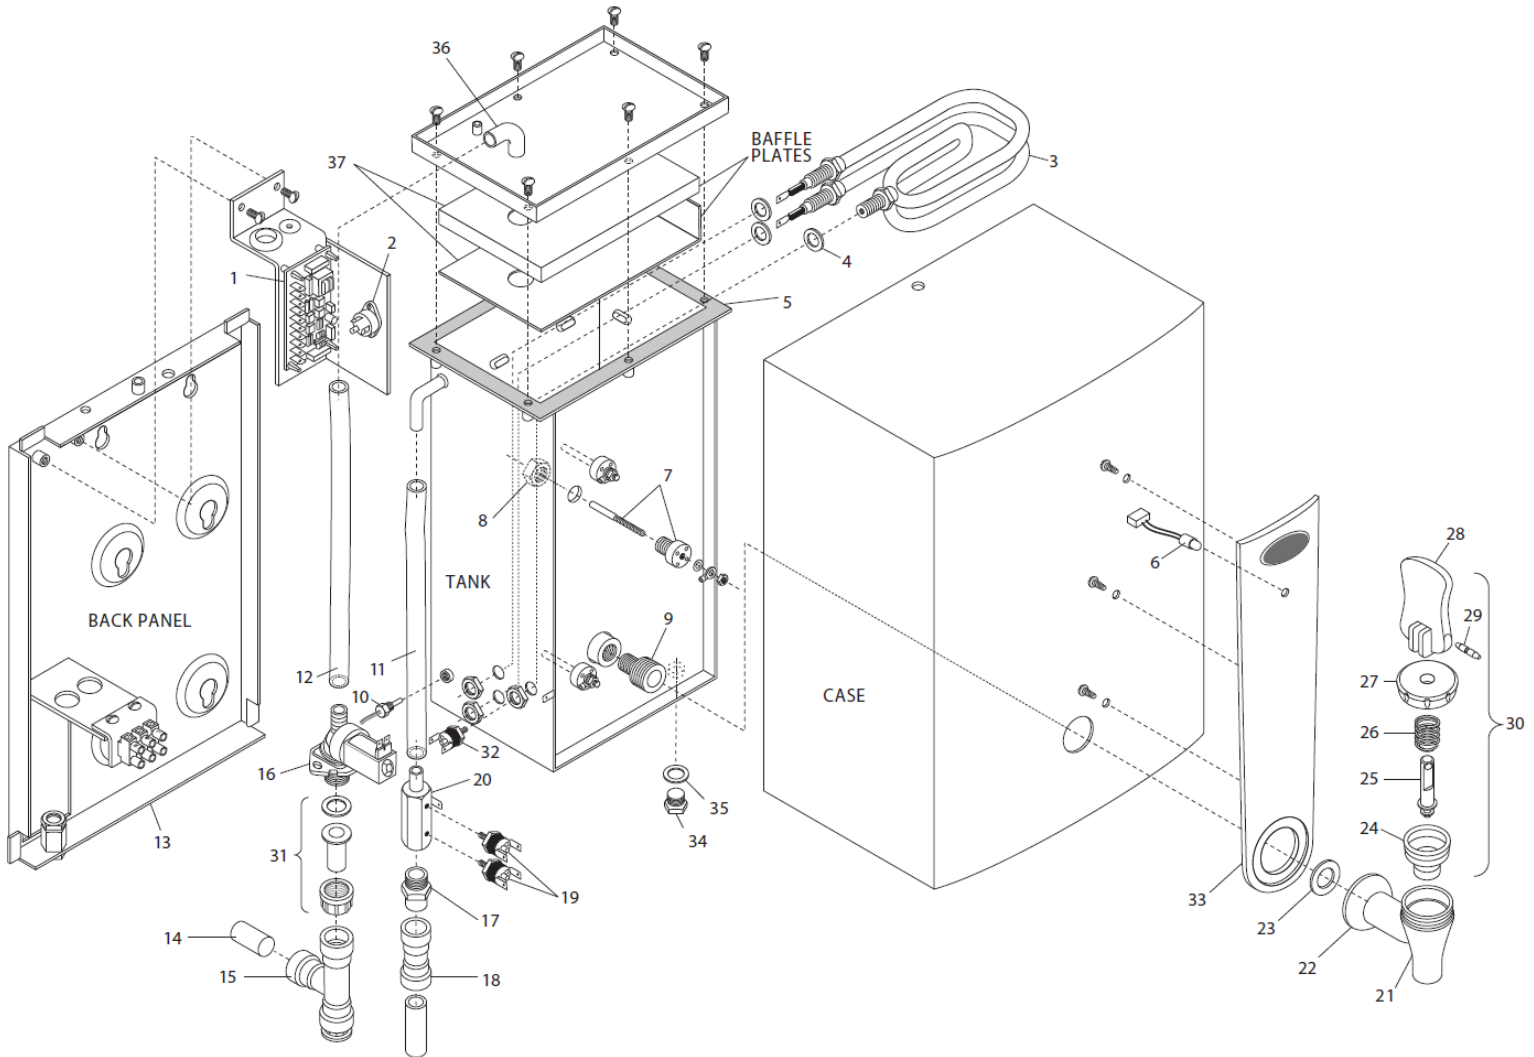

AA WA5

AA First is a division of Circon Ltd: Registered in England 5121722

UK HQ:

Cedar House
Grange Farm
Long Lane
Newbury
RG14 2TF

T: +44 (0) 1635 202489
E: enquiries@aafirst.co.uk
W: aafirst.co.uk

French/European Operations:

T: +33 (0) 674437445
E: derek@aafirst.eu
W: aafirst.fr
W: aafirst.de
W: aafirst.eu

T: +33 (0) 640650708
E: lesley@aafirst.eu
W: aafirst.fr
W: aafirst.de
W: aafirst.eu