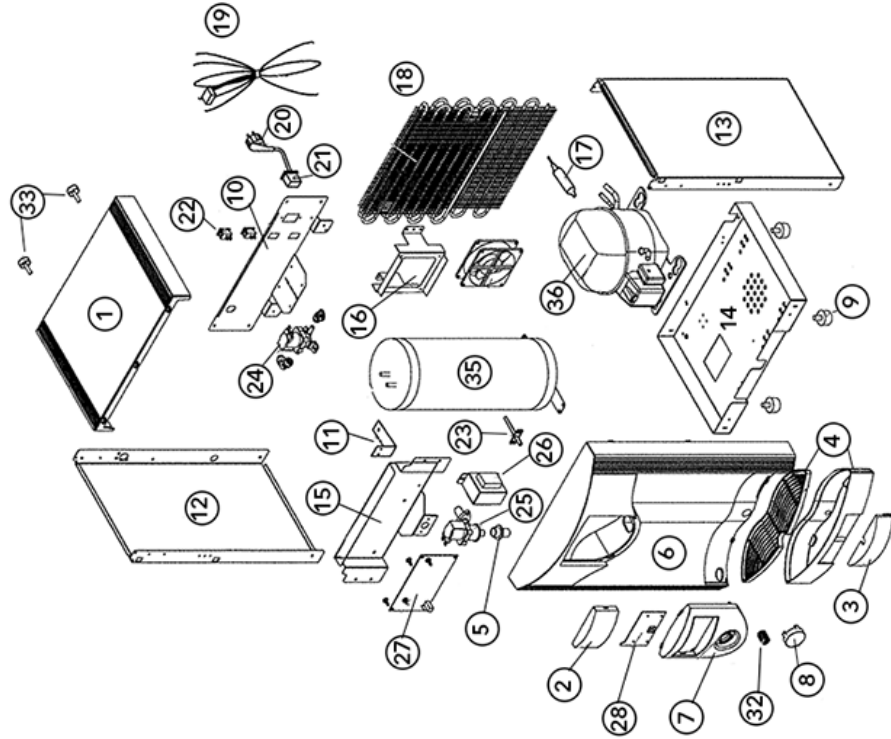

ARCTIC CHILL 88 SERIES WATER COOLER
PARTS LIST

No	Description	Code	Remarks
1	TOP COVER POU	WB3301	
2	FRONT LENS	WB3315	
3,4	DRIP TRAY COMPLETE	WB4454	
5	HYGIENE GUARD	WB4416	STANDARD
5	HYGIENE GUARD CLEAR TYPE EXT NOZZLE	WB8819	OPTIONAL
6	FRONT COVER	WB8801	
7	PUSH BUTTON FACIA COMPLETE	WB8802	
8	PUSH BUTTON	WB8803	
9T	ADJ.FOOT TABLE TOP	WB3327T	
9	ADJ.FOOT FLOOR STANDING	WB3327	
10	REAR PANEL TABLETOP	WB8804	
11	TANK BRACKET	WB8805	
12	SIDE PANEL	WB3305	
12,13	SIDE PANEL T.TOP	WB33048	
14	BASE TABLE TOP	WB3310T	
14	BASE FLOOR STANDING	WB3310	
15	PCB BRACKET	WB8806	
16A	FAN BRACKET	WB8807	
16	LOWER FRONT PANEL	WB3307	
17	FILTER/DRIER	WB4453	
18	CONDENSER	WB8808	NON STOCK
18A	CONDENSER T.TOP	WB8808T	NON STOCK
19	WIRING LOOM	WB8809	
20	MAINS LEAD	WB3333	
21	MAINS SOCKET	WB3348	
22	ON/OFF SWITCH	WB3322	
23	THERMISTER COLD	WB8810	
24	INLET SOLENOID	WB4486	GREY COIL
25	OUTLET SOLENOID	WB8817	
26	TRANSFORMER	WB8820	
27	MAIN PCB	WB8811	
28	DISPENSING PCB	WB8818	
32	PUSH BUTTON SPRING	WB8812	
33	TOP COVER FIXINGS	WB3325	
35	COLD TANK ASSEMBLY	WB8813	
35	COLD TANK ASSEMBLY TABLE TOP	WB8813T	
36	COMPRESSOR	WB8814	
37A	LOWER FACIA BLANKING PANEL	WB332733	
37	CUP DISPENSER COMPLETE	WB3327C	
44	FIXING SPRING BRACKET	WB8816	
47	PANEL FIXING SPRINGS	WB3308	

No	Description	Code	Remarks
48	TANK SHELF	WB8821	
49	COOLING FAN	WB8815	

ARCTIC CHILL 88 SERIES WATER COOLER EXPLODED DRAWING

WCPTC88 PARTS DIAGRAM

WCPC88 PARTS DIAGRAM