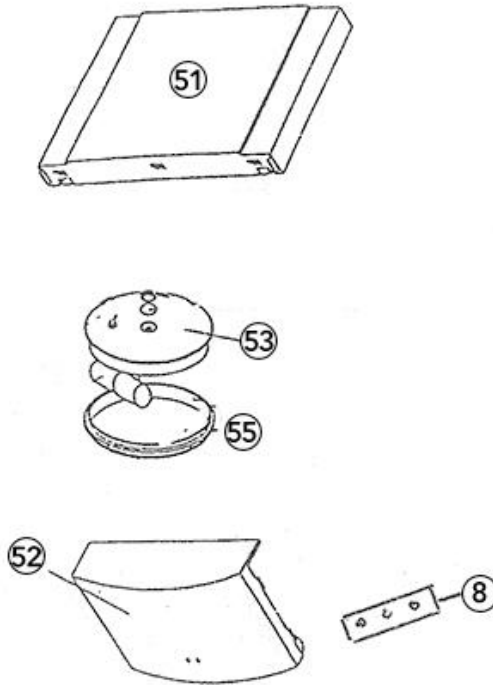

No	Description	Code	Remarks
52	UPPER FRONT COVER JAZZ	WB1052J	With Jazz Logo
53	TANK LID POU COMPLETE	WB1053	
55	TANK LID SEAL	WB1055	
56	SIDE PANEL 1000 T.TOP	WB1056	T. Top Only
57	LOWER FRONT PANEL T.TOP	WB1057	T. Top Only

AA 1000/1100 SERIES WATER COOLERS EXPLODED DRAWING

ILLUSTRATION OF CON KIT SPARES
FOR CONVERSION FROM BITTLE TO POU

ILLUSTRATION OF SPECIFIC TABLE TOP SPARES