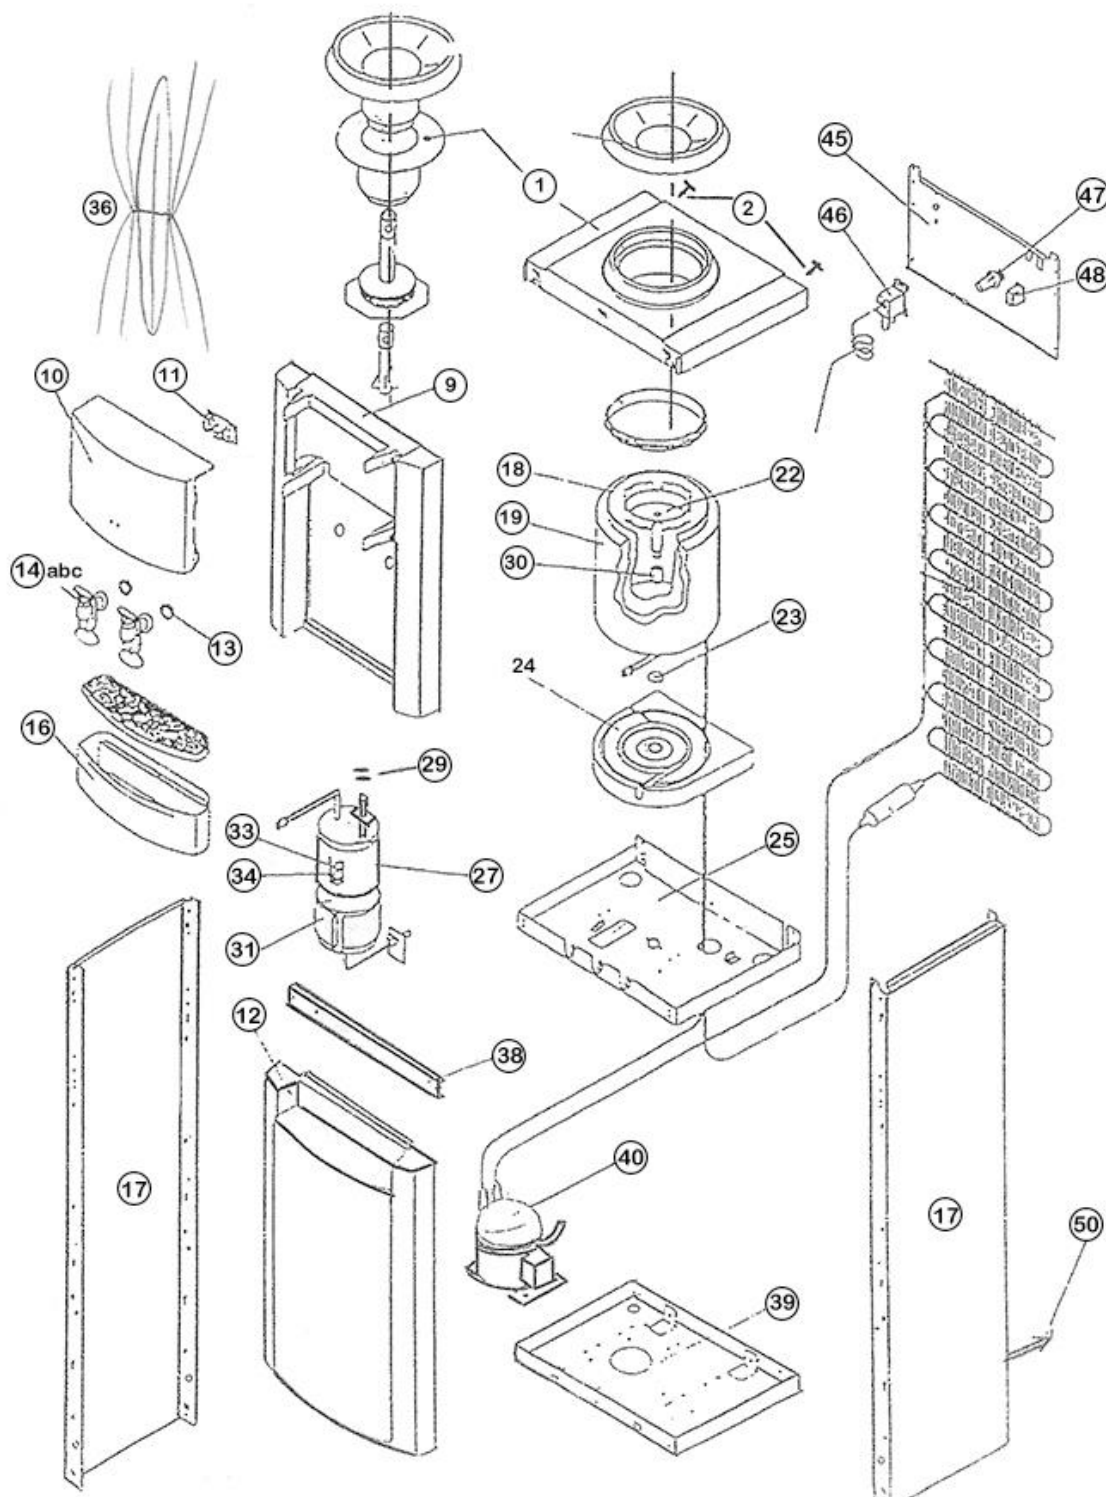

AA 1000/1100 SERIES WATER COOLERS EXPLODED DRAWING

ILLUSTRATION OF CON KIT SPARES
FOR CONVERSION FROM BITTLE TO POU

ILLUSTRATION OF SPECIFIC TABLE TOP SPARES