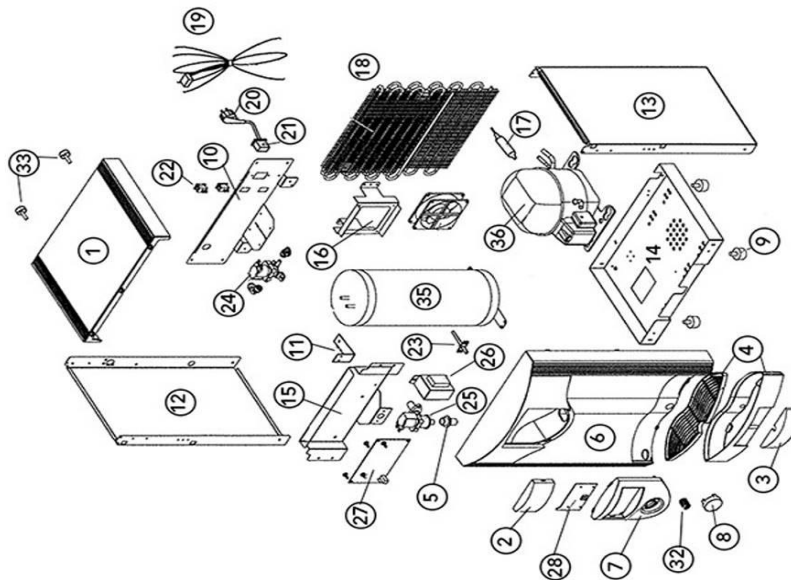

No	Description	Code	Remarks
35	COLD TANK ASSEMBLY TABLE TOP	WB8813T	
36	COMPRESSOR	WB8814	
37A	LOWER FACIA BLANKING PANEL	WB332733	
37	CUP DISPENSER COMPLETE	WB3327C	
44	FIXING SPRING BRACKET	WB8816	
47	PANEL FIXING SPRINGS	WB3308	
48	TANK SHELF	WB8821	
49	COOLING FAN	WB8815	

ARCTIC CHILL 88 SERIES and 88CL2 WATER COOLER
EXPLODED DRAWING

WCPTC88WCPTC88CL2 PARTS DIAGRAM