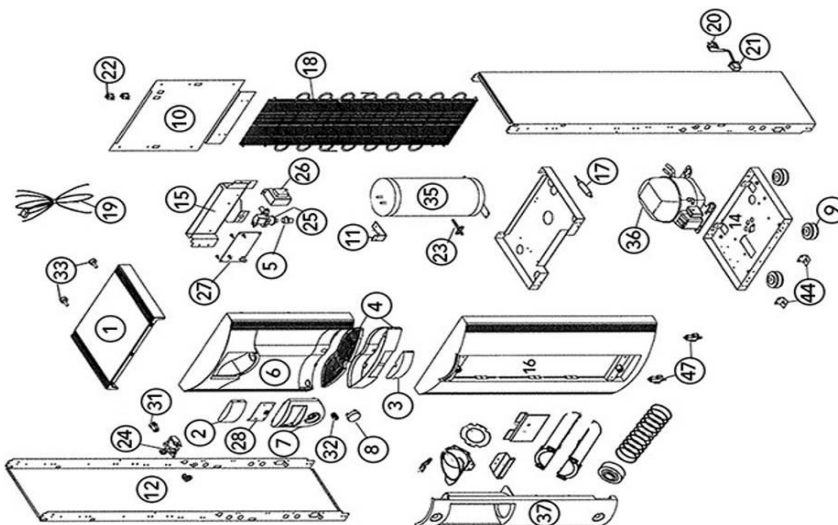

Bureau Français: T: +33 (0) 640650708  
E: lesley@aafirst.co.uk  
W: www.aafirst.co.uk/french/

No	Description	Code	Remarks
35	COLD TANK ASSEMBLY TABLE TOP	WB8813T	
36	COMPRESSOR	WB8814	
37A	LOWER FACIA BLANKING PANEL	WB332733	
37	CUP DISPENSER COMPLETE	WB3327C	
44	FIXING SPRING BRACKET	WB8816	
47	PANEL FIXING SPRINGS	WB3308	
48	TANK SHELF	WB8821	
49	COOLING FAN	WB8815	

ARCTIC CHILL 88 SERIES and 88CL2 WATER COOLER  
EXPLODED DRAWING

WCPTC88WCPTC88CL2 PARTS DIAGRAM

WCPC88/WCPC88CL2 PARTS DIAGRAM

AA First is a division of Circon Ltd : Registered in England 5121722

European HQ: Cedar House  
Grange Farm  
Long Lane  
Newbury  
RG14 2TF  
T: +44 (0) 1635 202489  
E: enquiries@aafirst.co.uk  
W: www.aafirst.co.uk