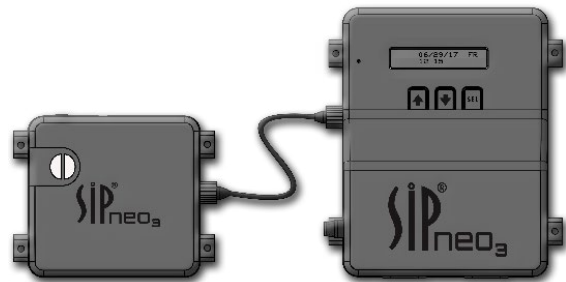

What Is Sip Neo3?

Sip Neo3 is a small and discreet automatic sanitising device. The device is installed inside a cooler and is neatly connected to enhance any tank fed water cooler.

Programmable and effective, the Sip device provides both you and your customer with peace of mind, whilst offering some truly exceptional features.

- Reduces your sanitising visits by up to 50%
- Reduces electricity consumption through sleep mode technology
- Reduces carbon emissions by keeping vans off the road

How Does It Work?

When installed, a Sip device sanitises the cooler by circulating micro bubbles of ozone into the cooler's reservoir.

Bacteria, viruses, mould and algae can't survive exposure to ozone, one of nature's most powerful oxidising agents.

Every night when the cooler is not in use, Sip activates as programmed, to automatically sanitise the water cooler.

With technology inspired by nature, you and your customers can be rest assured that your water is safe to Sip.

SIP®neo₃

The Importance Of Sip

Sanitising is an essential part of correctly and safely maintaining any water cooler. The automatic sanitising feature ensures you adhere to the highest hygiene levels whilst providing you with peace of mind.

Sip devices offer more than just sanitisation, they also have sleep mode capabilities. The sleep mode function allows your customers to program the device to activate at a time that suits them.

Sip is designed to be environmentally friendly, keeping vans off the road by greatly reducing the amount of sanitising visits from engineers.

How To Install Sip

We offer a pre-installation service so you don't have to worry about installing the device yourself. However, you can also purchase a Sip device on its own for self installation.