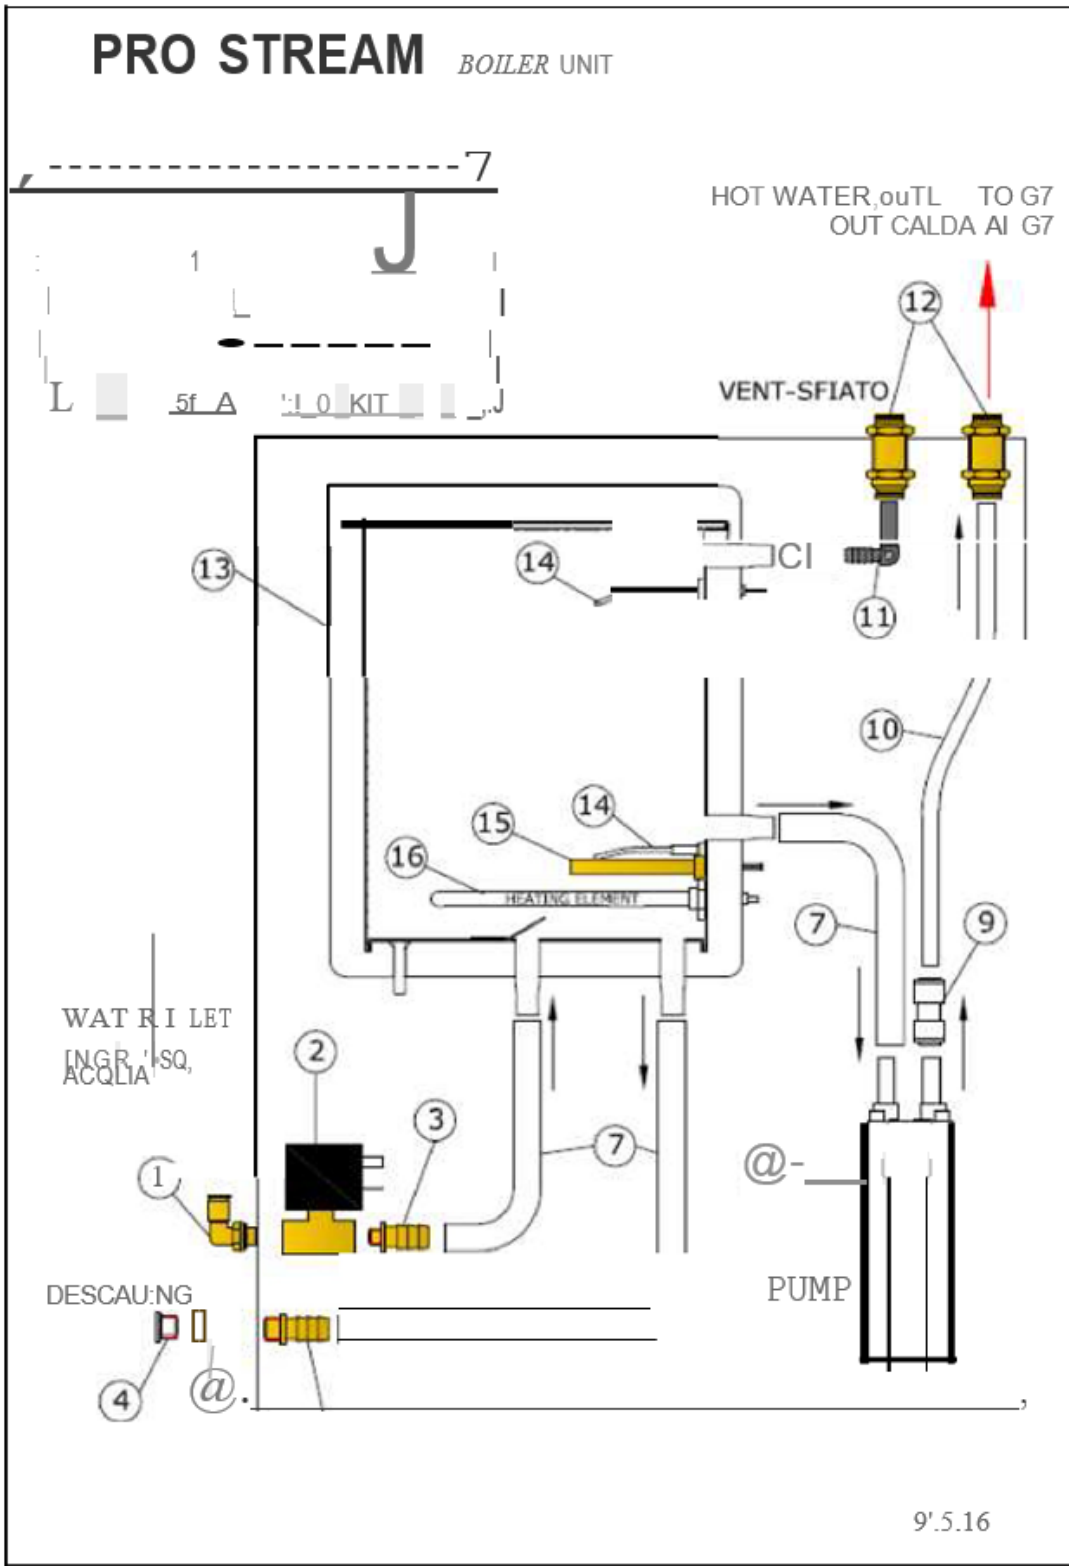

PRO-STREAM HOT

Hydraulics Diagram

Grouped product items

Pos	Code	Product Name
1	2521440	ELBOW 1/8M-8
2	2641128	ELETTROVALVOLAOOTONE 230V
3	2661914	BRASS TUBE TO HOSE STEM 1/8M x 10
4	2521518	1/4M BRASS CLOSURE
5	2621145	BRASS THREADED TUBE 1/4F-1/4F
6	2521555	STRAIGHT SECTION 1/4M-PTG.10 BRASS G.
7	2801326	SILICON PIPE 8 x 12
8	1501530	PUMP 24VDC
9	2521560	STRAIGHT SECTION 8-6 FOR HIGH TEMPERATURE
10	2801399	TEFLON PIPE DIA. 8
11	2521561	UNION L 8-PTG PM290808S
12	2521536	BULKHEAD CONNECTOR 8-8 YELLOW BRASS
13	099292	COMPLETE SPARE HOT WATER TANK FOR PROSTREAM
14	2521485	"NO WATER" PROBE
15	3822994	ELECTRONIC TEMPERATURE SENSOR
16	3824117	HEATING ELEMENT 2500W-230V
17	2521360	STRAIGHT ADAPTOR JG 3/8M - 8
18	2801363	TUBO PE 8x6